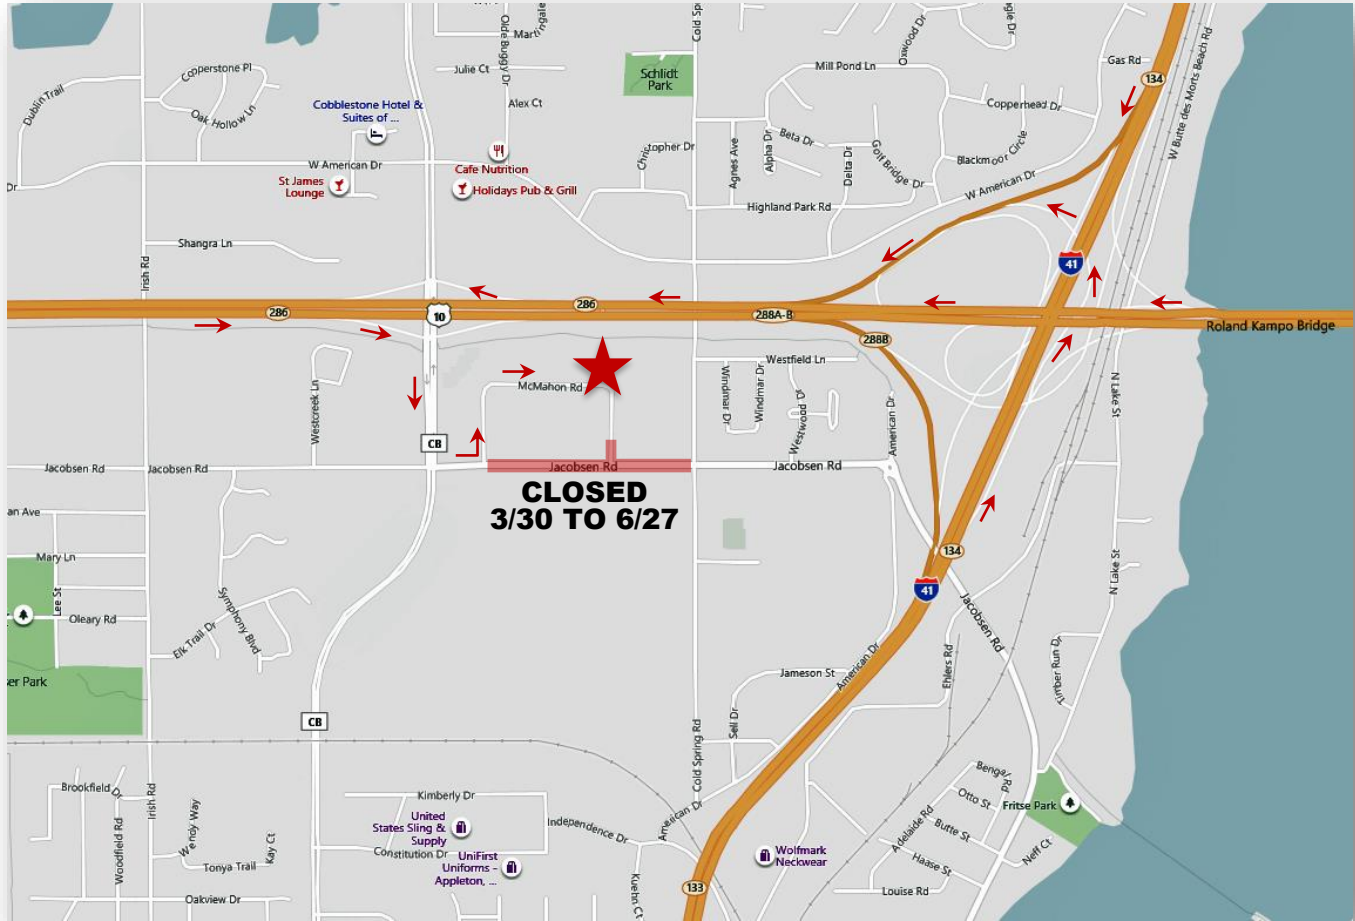

DIRECTIONS TO THE McMAHON OFFICE

Directions to McMAHON (Neenah)

1445 McMAHON DRIVE, NEENAH, WI 54956
PHONE 920.751.4200

FROM THE SOUTH

From Hwy 41, exit 441/Hwy 10 West
Follow 10 West, exit CTH CB
South (left) on CB, then left at lights onto Jacobsen Road
East on Jacobsen Road, then left onto McMahon Drive

FROM THE NORTH

From Hwy 41, exit 441/Hwy 10 West
West (right) on Hwy 10, exit CTH CB
South (left) on CB, then left at lights onto Jacobsen Road
East on Jacobsen Road, then left onto McMahon Drive

FROM THE EAST

From Hwy 41/Hwy 10, exit CTH CB
South (left) on CB, then left at lights onto Jacobsen Road
East on Jacobsen Road, then left onto McMahon Drive

FROM THE WEST

From Hwy 41/Hwy 10, exit CTH CB
South (right) on CB, then left at lights onto Jacobsen Road
East on Jacobsen Road, then left onto McMahon Drive