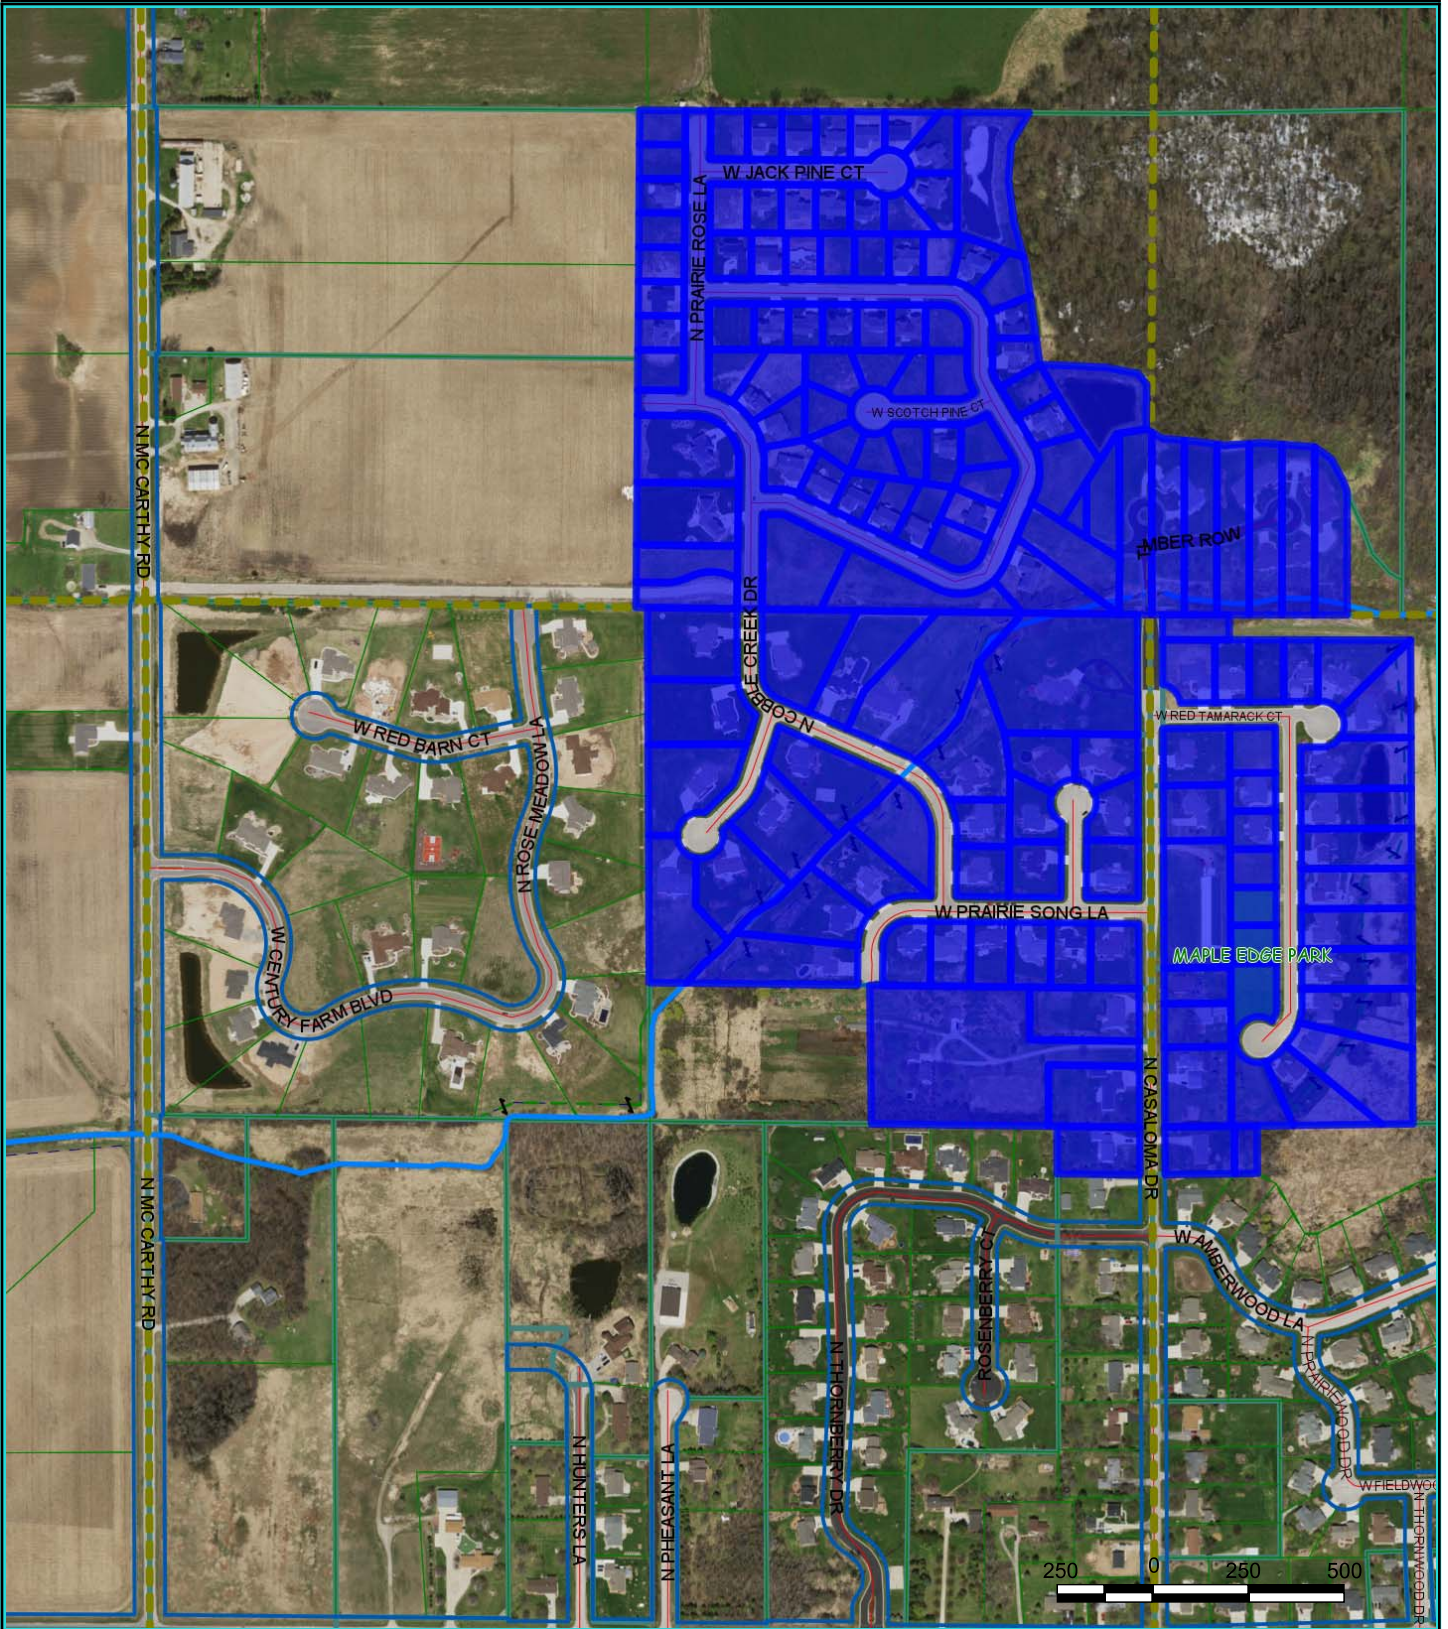

Grand Chute GIS

This map was compiled using data believed to be accurate; however, a degree of error is inherent in all maps. This map was distributed "AS-IS" without warranties of any kind, either expressed or implied, including but not limited to warranties of suitability to a particular purpose or use. No attempt has been made in either the design or production of the maps to define the limits or jurisdiction of any federal, state, or local government. Detailed on-the-