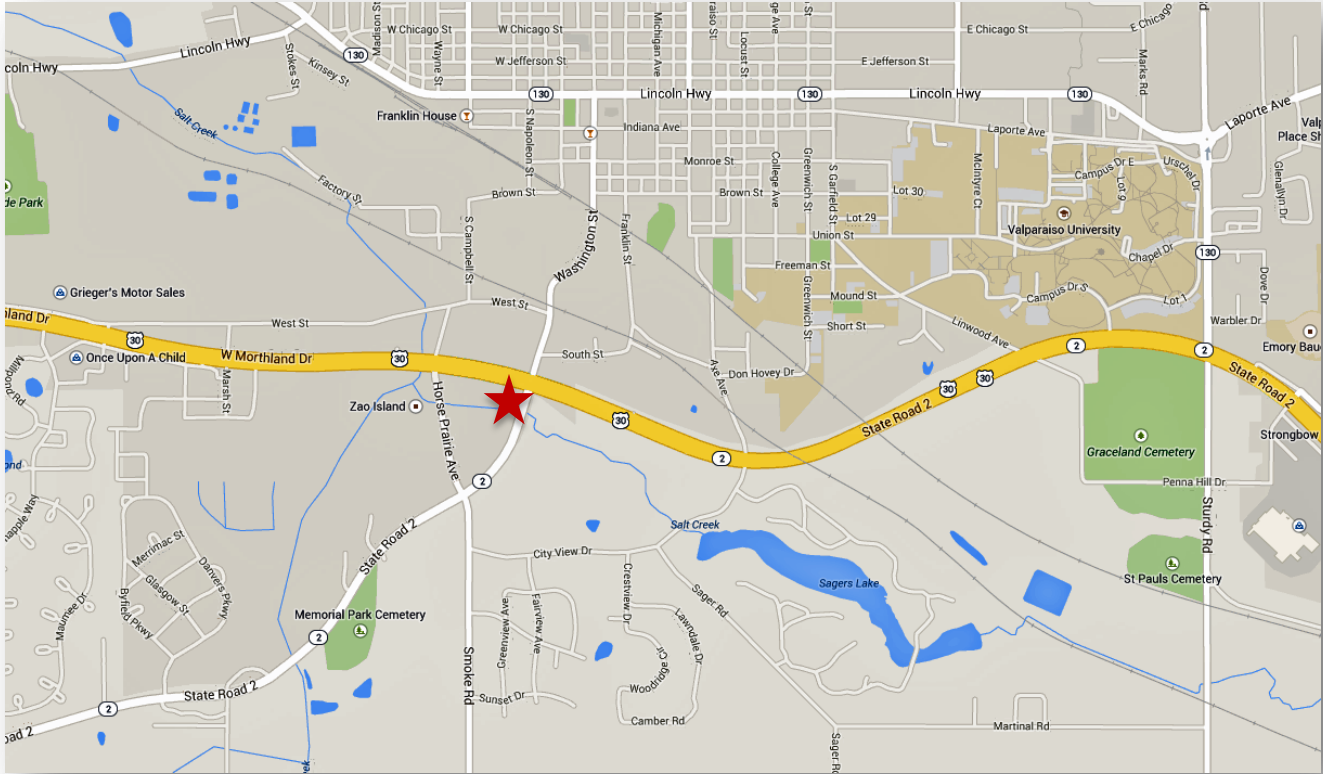

DIRECTIONS TO THE McMAHON INDIANA OFFICE

Directions to McMAHON (Valparaiso)

952 S. STATE ROAD 2, VALPARAISO IN 46385
219.462.7743

FROM THE SOUTH

From Interstate 65, exit number 253 toward Valparaiso/Merrillville/Schererville
Turn East (right) onto US-30 toward Valparaiso
Turn South (right) onto S State Road 2/IN-2
Take an immediate right into the parking lot

FROM THE NORTH

From Interstate 80/94, exit number 26 to South IN-49 (or From Interstate 90 Toll Road, Exit Number 31 toward Chesterton/Valparaiso to IN-49)
Merge onto Morthland Dr/US-30 W toward IN-2 W/Valparaiso,
Turn South (left) onto S State Road 2/IN-2
take an immediate right into the parking lot

FROM THE EAST

From US-30, Pass under IN-49 and continue on Morthland Drive
Turn South (left) onto S State Road 2/IN-2
Take an immediate right into the parking lot

FROM THE WEST

From US-30, continue on Morthland Drive
Turn South (right) onto S State Road 2/IN-2
Take an immediate right into the parking lot