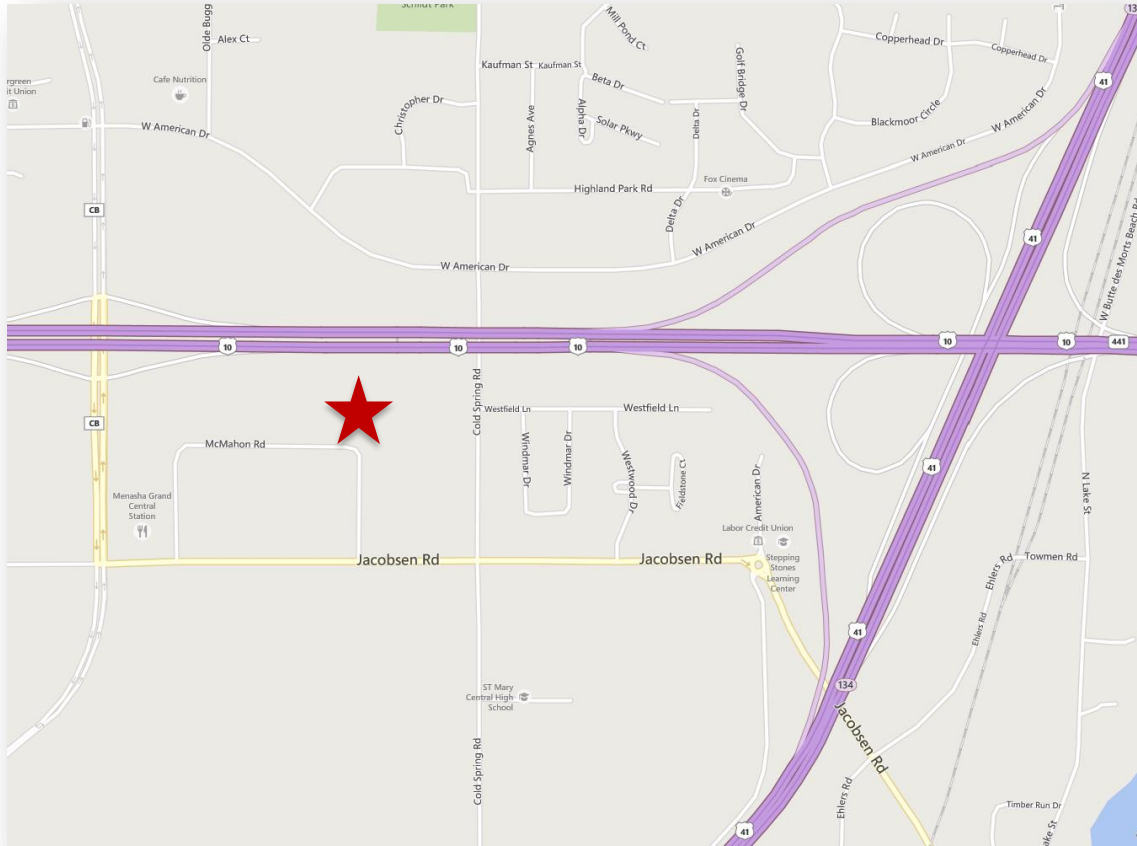

DIRECTIONS TO THE McMAHON OFFICE

Directions to McMAHON (Neenah)

1445 McMAHON DRIVE, NEENAH, WI 54956
PHONE 920.751.4200

FROM THE SOUTH

From Hwy 41, exit Winchester Road II
West (left) on Winchester Road II, then right onto CTH CB
North on CB, then right at lights onto Jacobsen Road
East on Jacobsen Road, then left onto McMahon Drive

FROM THE NORTH

From Hwy 41, exit 441/Hwy 10 West
West (right) on Hwy 10, exit CTH CB
South (left) on CB, then left at lights onto Jacobsen Road
East on Jacobsen Road, then left onto McMahon Drive

FROM THE EAST

From Hwy 441/Hwy 10, exit CTH CB
South (left) on CB, then left at lights onto Jacobsen Road
East on Jacobsen Road, then left onto McMahon Drive

FROM THE WEST

From Hwy 441/Hwy 10, exit CTH CB
South (right) on CB, then left at lights onto Jacobsen Road
East on Jacobsen Road, then left onto McMahon Drive