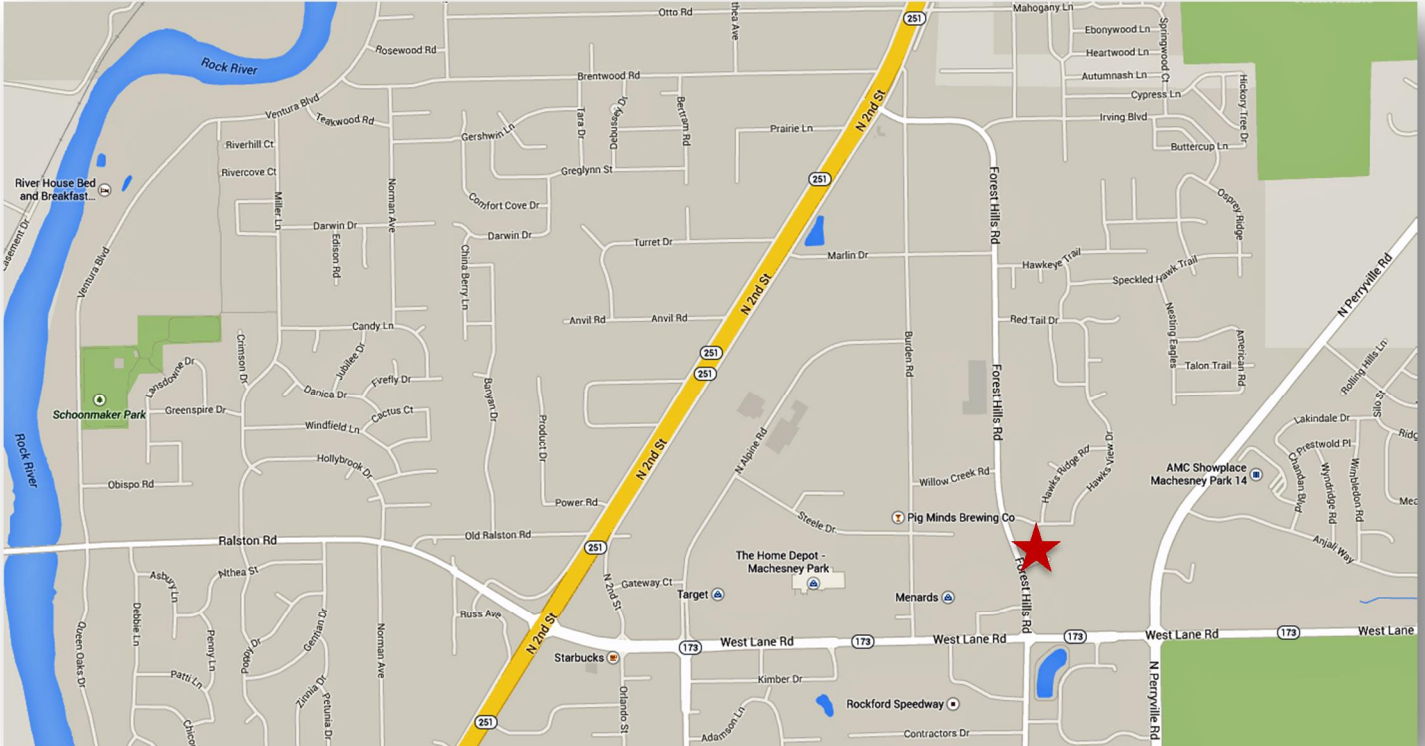

DIRECTIONS TO THE McMAHON ILLINOIS OFFICE

Directions to McMAHON (Machesney Park)

1700 HUTCHINS ROAD, MACHESNEY PARK IL 61115
PHONE 815.636.9590

FROM THE SOUTH

From Interstate 39 N/US-51 N,
take I-90 W to W Lane Road (IL Rte 173 W)
Take the IL-173 exit from I-90 W
West (left) on W Lane Road (IL Rte 173 W)
North (right) on Forest Hills Road,
then East (first right) on Hutchins Road
Office located on the North (left) side of Hutchins Road,
first brick building

FROM THE NORTH

From Interstate 90 E, exit W Lane Road (IL Rte 173 W)
Take the IL-173 exit from I-90 E
West (right) on W Lane Road (IL Rte 173 W)
North (right) on Forest Hills Road,
then East (first right) on Hutchins Road
Office located on the North (left) side of Hutchins Road,
first brick building

FROM THE EAST

From IL Rte 173 (W Lane Road)
North (right) on Forest Hills Road,
then East (first right) on Hutchins Road
Office located on the North (left) side of Hutchins Road,
first brick building

FROM THE WEST

From IL Rte 173 (Latham Road-Ralston Road-W Lane Road)
North (left) on Forest Hills Road,
then East (first right) on Hutchins Road
Office located on the North (left) side of Hutchins Road,
first brick building